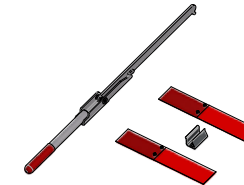

Set operating lever

PART NR.

Set 144-10180