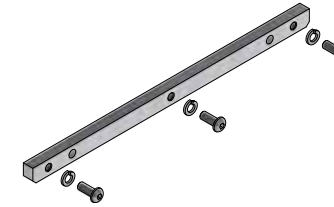

8 Set steel insert

PART NR.

Set 144-10119