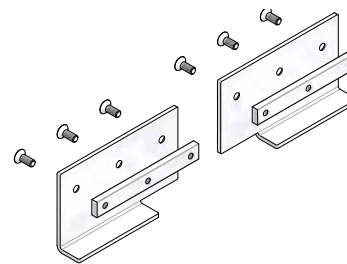

12 Set mounting plates

PART NR.

Set 154-03100

9 PVC pelmet (black)

PART NR.

L = 9m	242-16109
L = 14m	242-16114