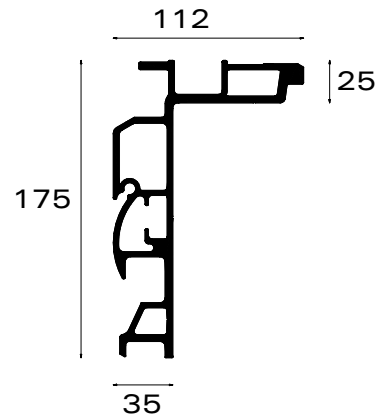

### 1 Penta Wave rail (SS)

**PART NR.**

Rail L = 3m	162-44304
Set (1/rail)	144-10150

\*stainless steel rail

### 2 Alto Penta rail (Al)

**PART NR.**

L = 7,8m	162-37780
L = 8,5m	162-37850
* L = 13,6m	162-37136

\*profile with pre-bending & milling

### Velcro strap

**PART NR.**

L = 300mm 312-08001