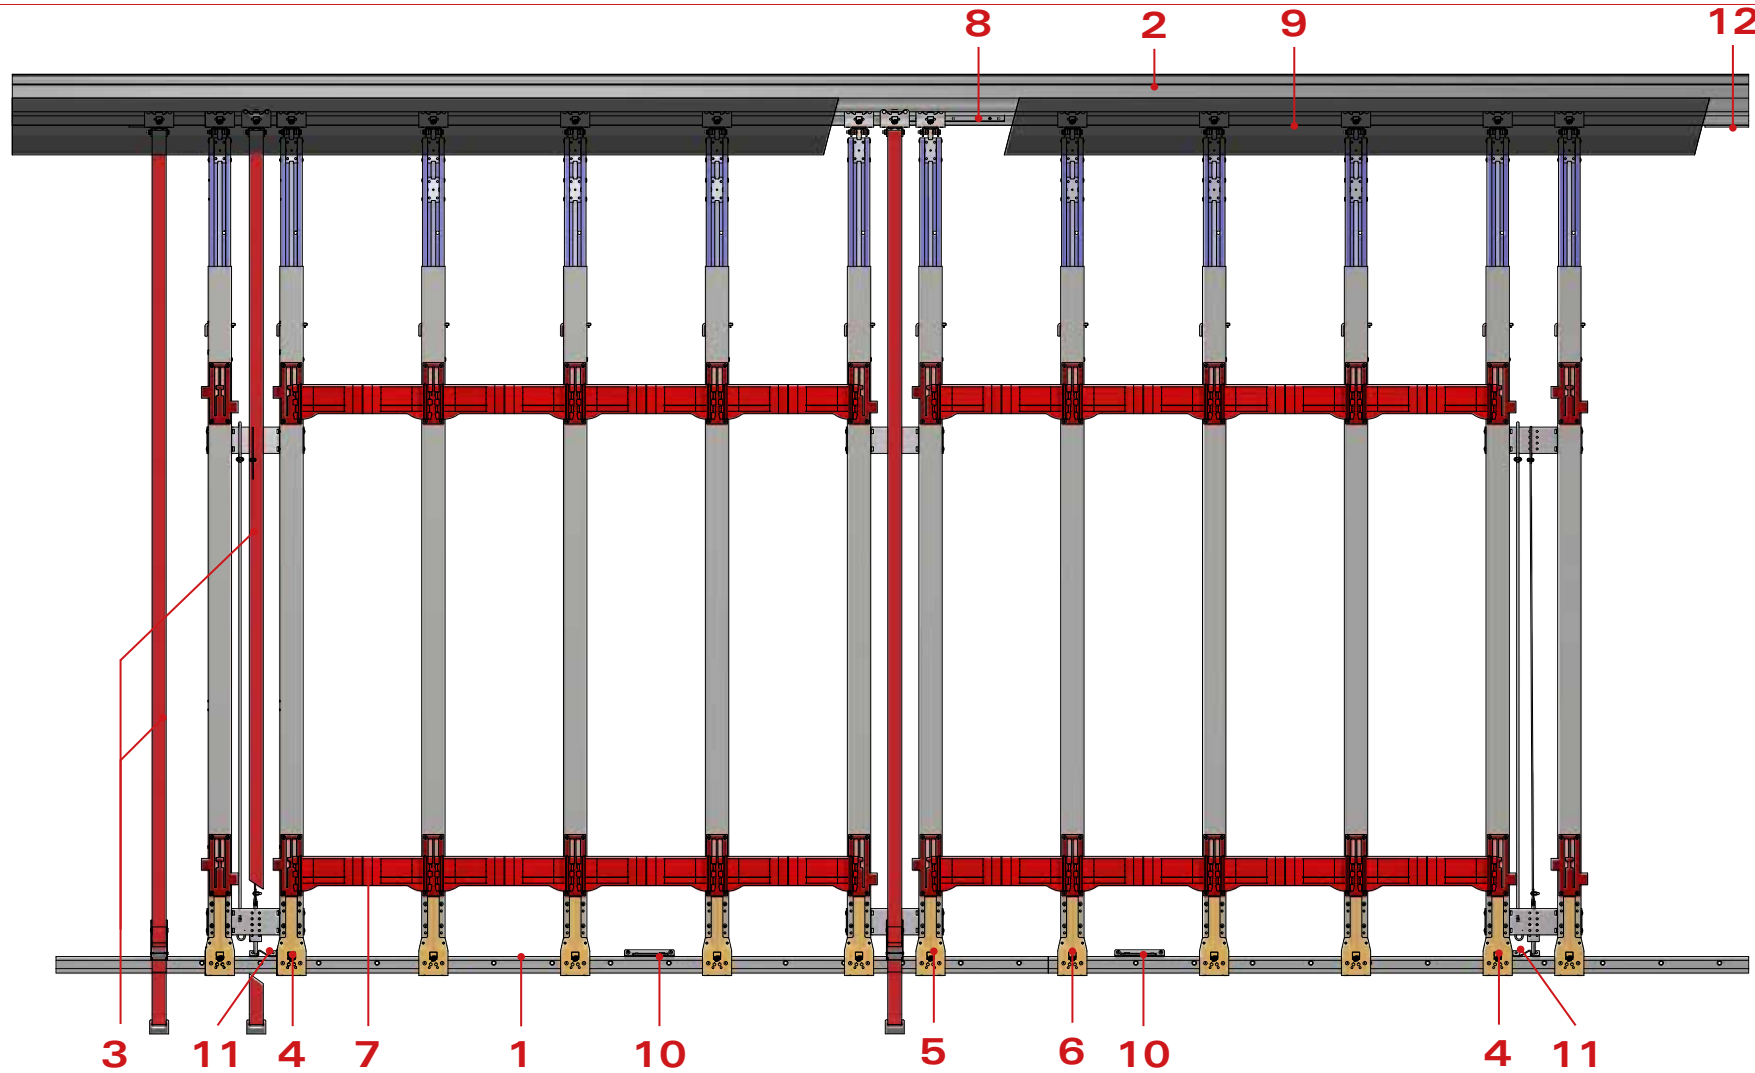

## : PENTA WAVE MEGA AXCES

1	Penta Wave rail (SS)
2	Alto Penta rail (Al)
3	Set tension belt
4	Basic door
5	Pillar
6	Mini pillar
7	Folding plate

8	Set steel insert
9	PVC pelmet
10	Set door stopper
11	Set locking nose
12	Set mounting plates
13*	Set fixation curtain

\* Not visible on the composition drawing above

**3 Set tension belt**

**PART NR.**  
**144-10173**  
2x / system

**4 Basic door**

**PART NR.**  
**624-03100**

**5 Pillar**

**PART NR.**  
**624-02100**

**6 Mini pillar**