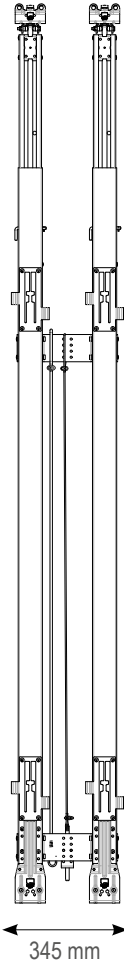

## : PENTA WAVE MEGA AXCES

1	Penta Wave rail (SS)
2	Alto Penta rail (Al)
3	Set tension belt
4	Basic door
5	Pillar
6	Mini pillar
7	Folding plate

8	Set steel insert
9	PVC pelmet
10	Set door stopper
11	Set locking nose
12	Set mounting plates
13*	Set fixation curtain

\* Not visible on the composition drawing above

**3 Set tension belt**

**PART NR.**  
**144-10173**  
2x / system

**4 Basic door**

**PART NR.**  
**624-03100**

**5 Pillar**

**PART NR.**  
**624-02100**

**6 Mini pillar**

**PART NR.**  
**624-04100**

### 2 Alto Penta rail (Al)

**PART NR.**

L = 7,8m	162-37780
L = 8,5m	162-37850
* L = 13,6m	162-37136

\*profile with pre-bending & milling