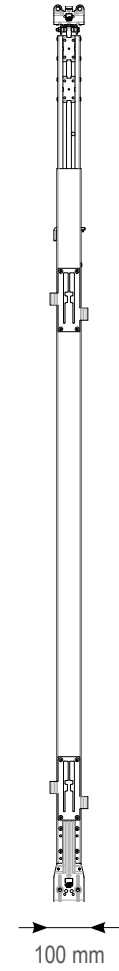

## : PENTA WAVE MEGA AXCES

1	Penta Wave rail (SS)
2	Alto Penta rail (Al)
3	Set tension belt
4	Basic door
5	Pillar
6	Mini pillar
7	Folding plate

8	Set steel insert
9	PVC pelmet
10	Set door stopper
11	Set locking nose
12	Set mounting plates
13*	Set fixation curtain

\* Not visible on the composition drawing above

**3 Set tension belt**

**PART NR.**  
**144-10173**  
2x / system

**4 Basic door**

**PART NR.**  
**624-03100**

**5 Pillar**

**PART NR.**  
**624-02100**

**6 Mini pillar**

**PART NR.**  
**624-04100**

### 1 Penta Wave rail (SS)

**PART NR.**

Rail L = 3m	162-44304
Set (1/rail)	144-10150

\*stainless steel rail