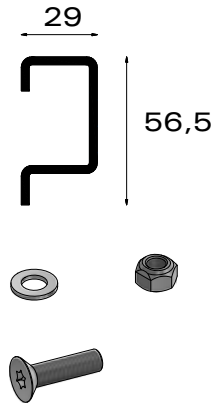

## : PENTA WAVE MEGA AXCES

1	Penta Wave rail (SS)
2	Alto Penta rail (Al)
3	Set tension belt
4	Basic door
5	Pillar
6	Mini pillar
7	Folding plate

8	Set steel insert
9	PVC pelmet
10	Set door stopper
11	Set locking nose
12	Set mounting plates
13*	Set fixation curtain

\* Not visible on the composition drawing above

**3 Set tension belt**

**PART NR.**  
**144-10173**  
2x / system

**4 Basic door**

**PART NR.**  
**624-03100**

**5 Pillar**

**PART NR.**  
**624-02100**

**6 Mini pillar**

### 1 Penta Wave rail (SS)

**PART NR.**

Rail L = 3m	162-44304
Set (1/rail)	144-10150

\*stainless steel rail

### 10 Set door stopper

**PART NR.**

Left	144-10171
Right	144-10172