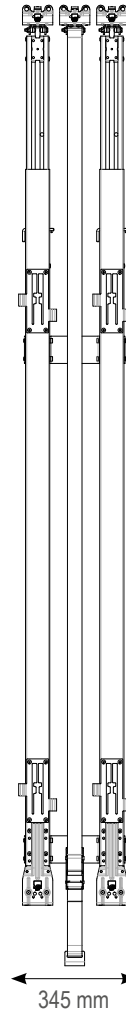

## : PENTA WAVE MEGA AXCES

1	Penta Wave rail (SS)
2	Alto Penta rail (Al)
3	Set tension belt
4	Basic door
5	Pillar
6	Mini pillar
7	Folding plate

8	Set steel insert
9	PVC pelmet
10	Set door stopper
11	Set locking nose
12	Set mounting plates
13*	Set fixation curtain

\* Not visible on the composition drawing above

**3 Set tension belt**

**PART NR.**  
**144-10173**  
2x / system

**4 Basic door**

**PART NR.**  
**624-03100**

**5 Pillar**

**PART NR.**  
**624-02100**

**6 Mini pillar**

### 1 Penta Wave rail (SS)

**PART NR.**

Rail L = 3m	162-44304
Set (1/rail)	144-10150

\*stainless steel rail

### 2 Alto Penta rail (Al)

**PART NR.**

L = 7,8m	162-37780
L = 8,5m	162-37850
* L = 13,6m	162-37136

\*profile with pre-bending & milling